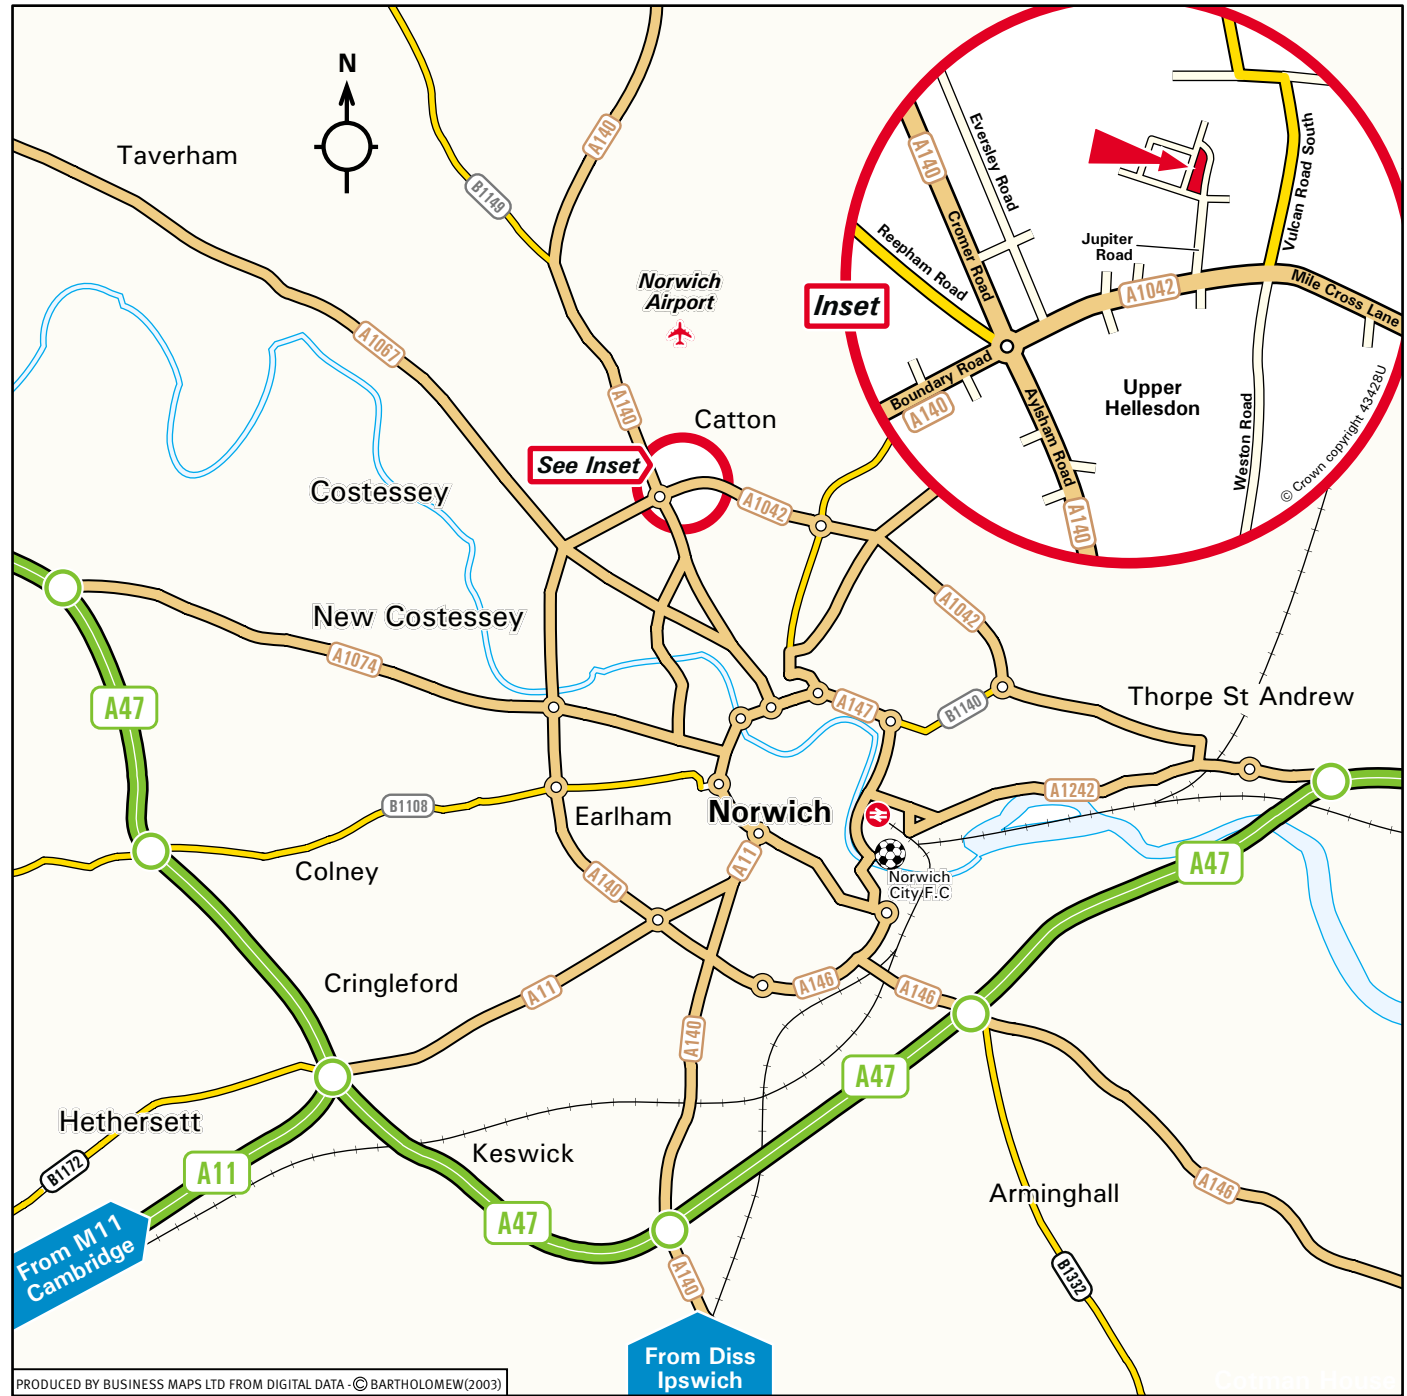

Norboard
Unit 2, Jupiter Road, Norwich, Norfolk NR6 6SU
Phone: 01603 253 553 - Fax: 01603 253 560

- From the A47**
- Leave the A47 at the junction with the A1074 and join the A1074 towards Norwich.
 - Turn left at the roundabout onto the A1042, Sweet Briar Road.
 - Continue past the junction with the A1067, then continue straight on at the next roundabout to join the A1042, Mile Cross Lane.
 - Take the fourth turning on the left into Jupiter Road, we are located directly ahead.
- From the A11**
- Continue on the A11 towards Norwich City Centre.
 - Turn left at the roundabout onto the A140, Mile End Road.
 - Remain on the A140 continuing straight over the next three roundabouts to join the A1042, Mile Cross Lane.
 - Take the fourth turning on the left into Jupiter Road, we are located directly ahead.
- By Train**
- Norwich receives services from Ipswich and Liverpool St Stations. For further information on train times and fares call the National Rail Enquiry Line on 08457 48 49 50.